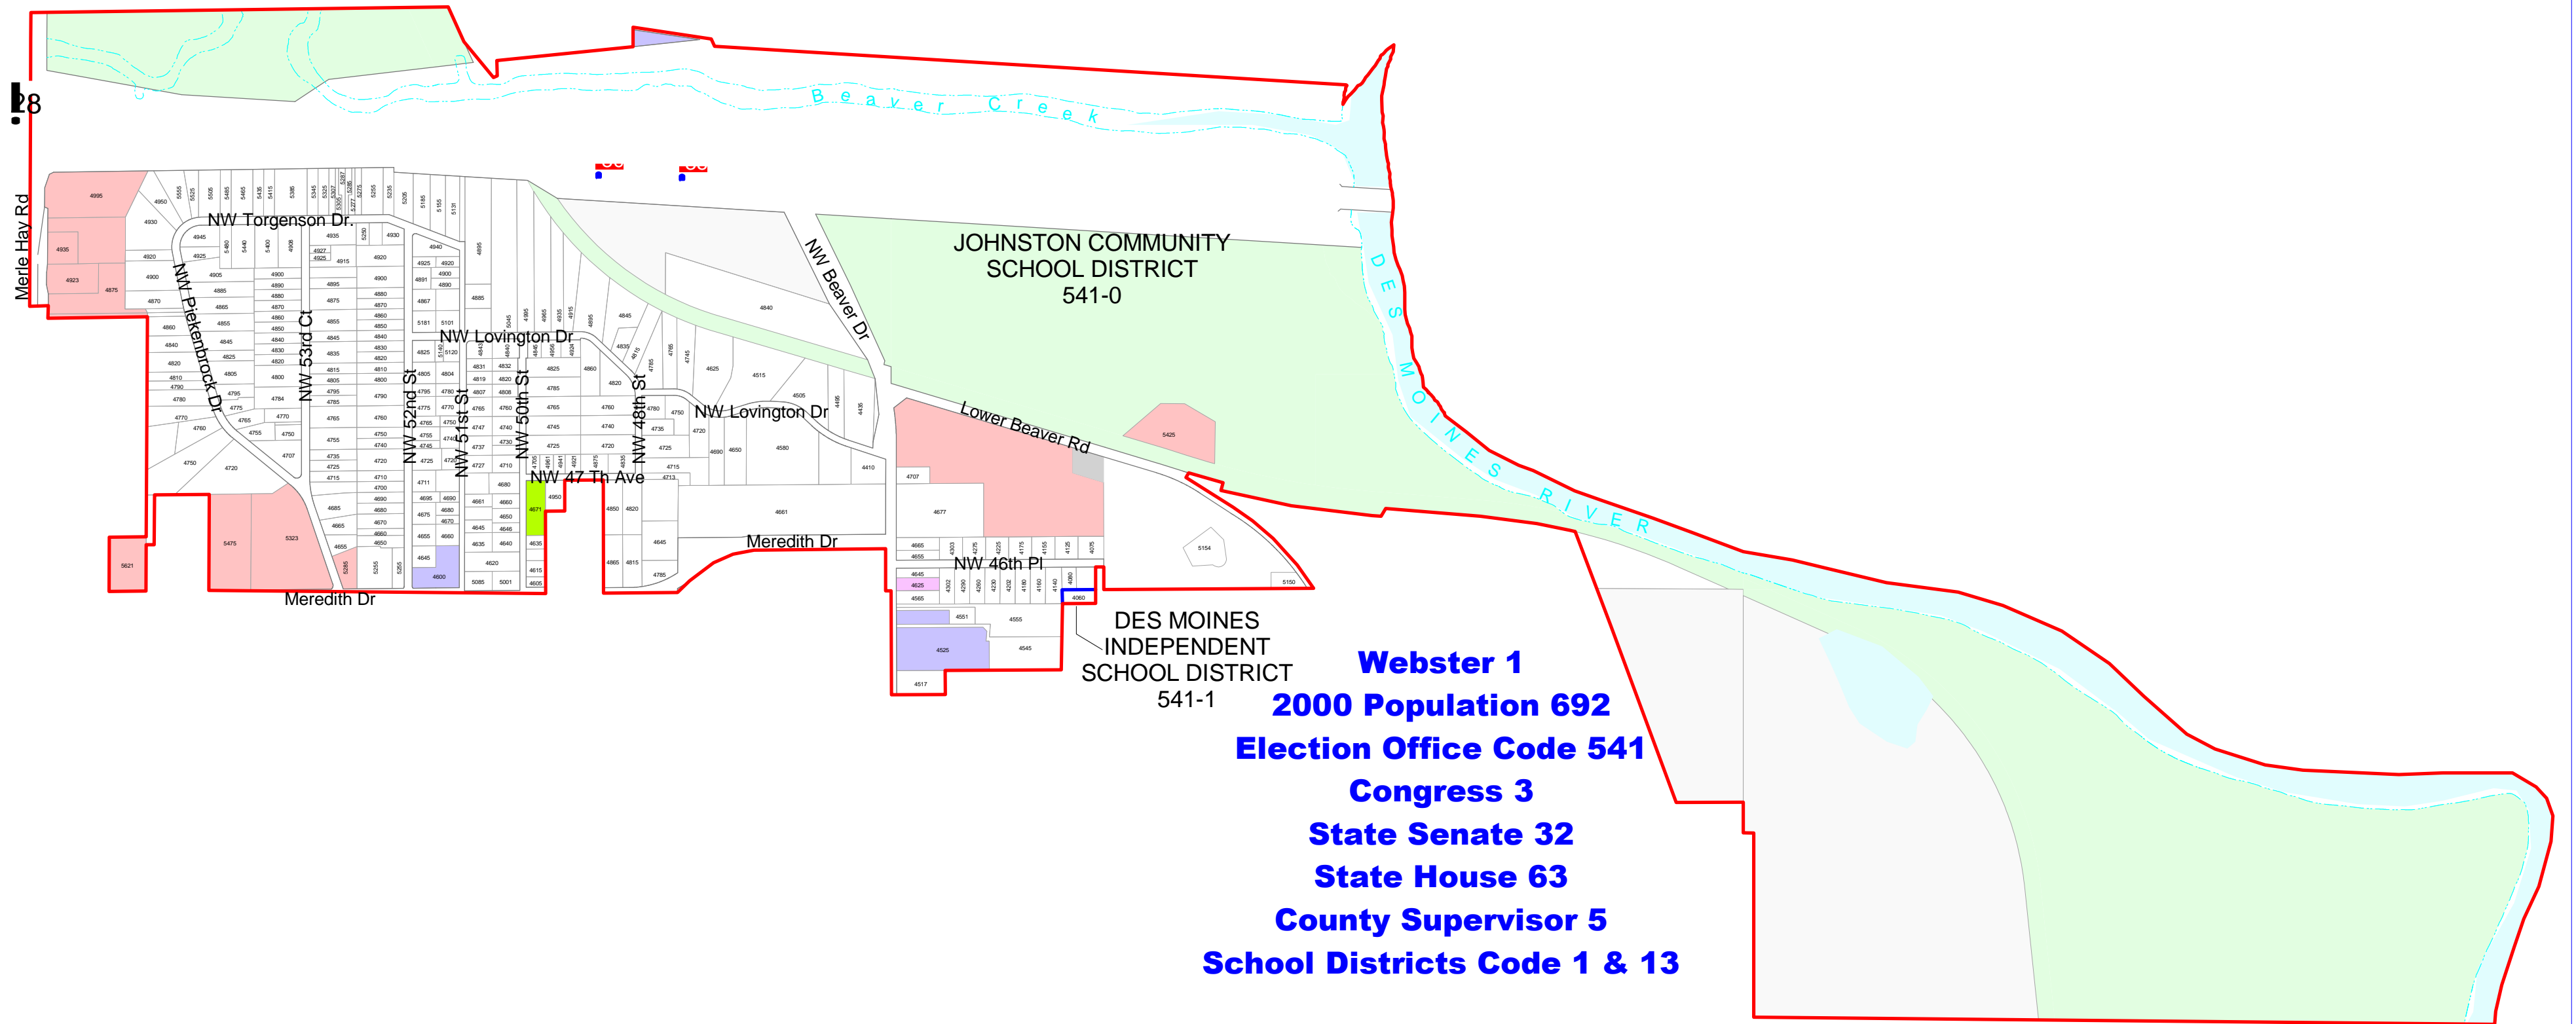

Webster 1

Webster 1
2000 Population 692
Election Office Code 541
Congress 3
State Senate 32
State House 63
County Supervisor 5
School Districts Code 1 & 13

Jamie Fitzgerald
 Polk County Auditor and
 Commissioner of Elections

Disclaimer
 Every effort is made to insure accurate information is on this map. However, Polk County does not warrant or guarantee the accuracy, or reliability of this map.
 Redistribution of map for commercial purposes is prohibited.
 Printed: July, 2002