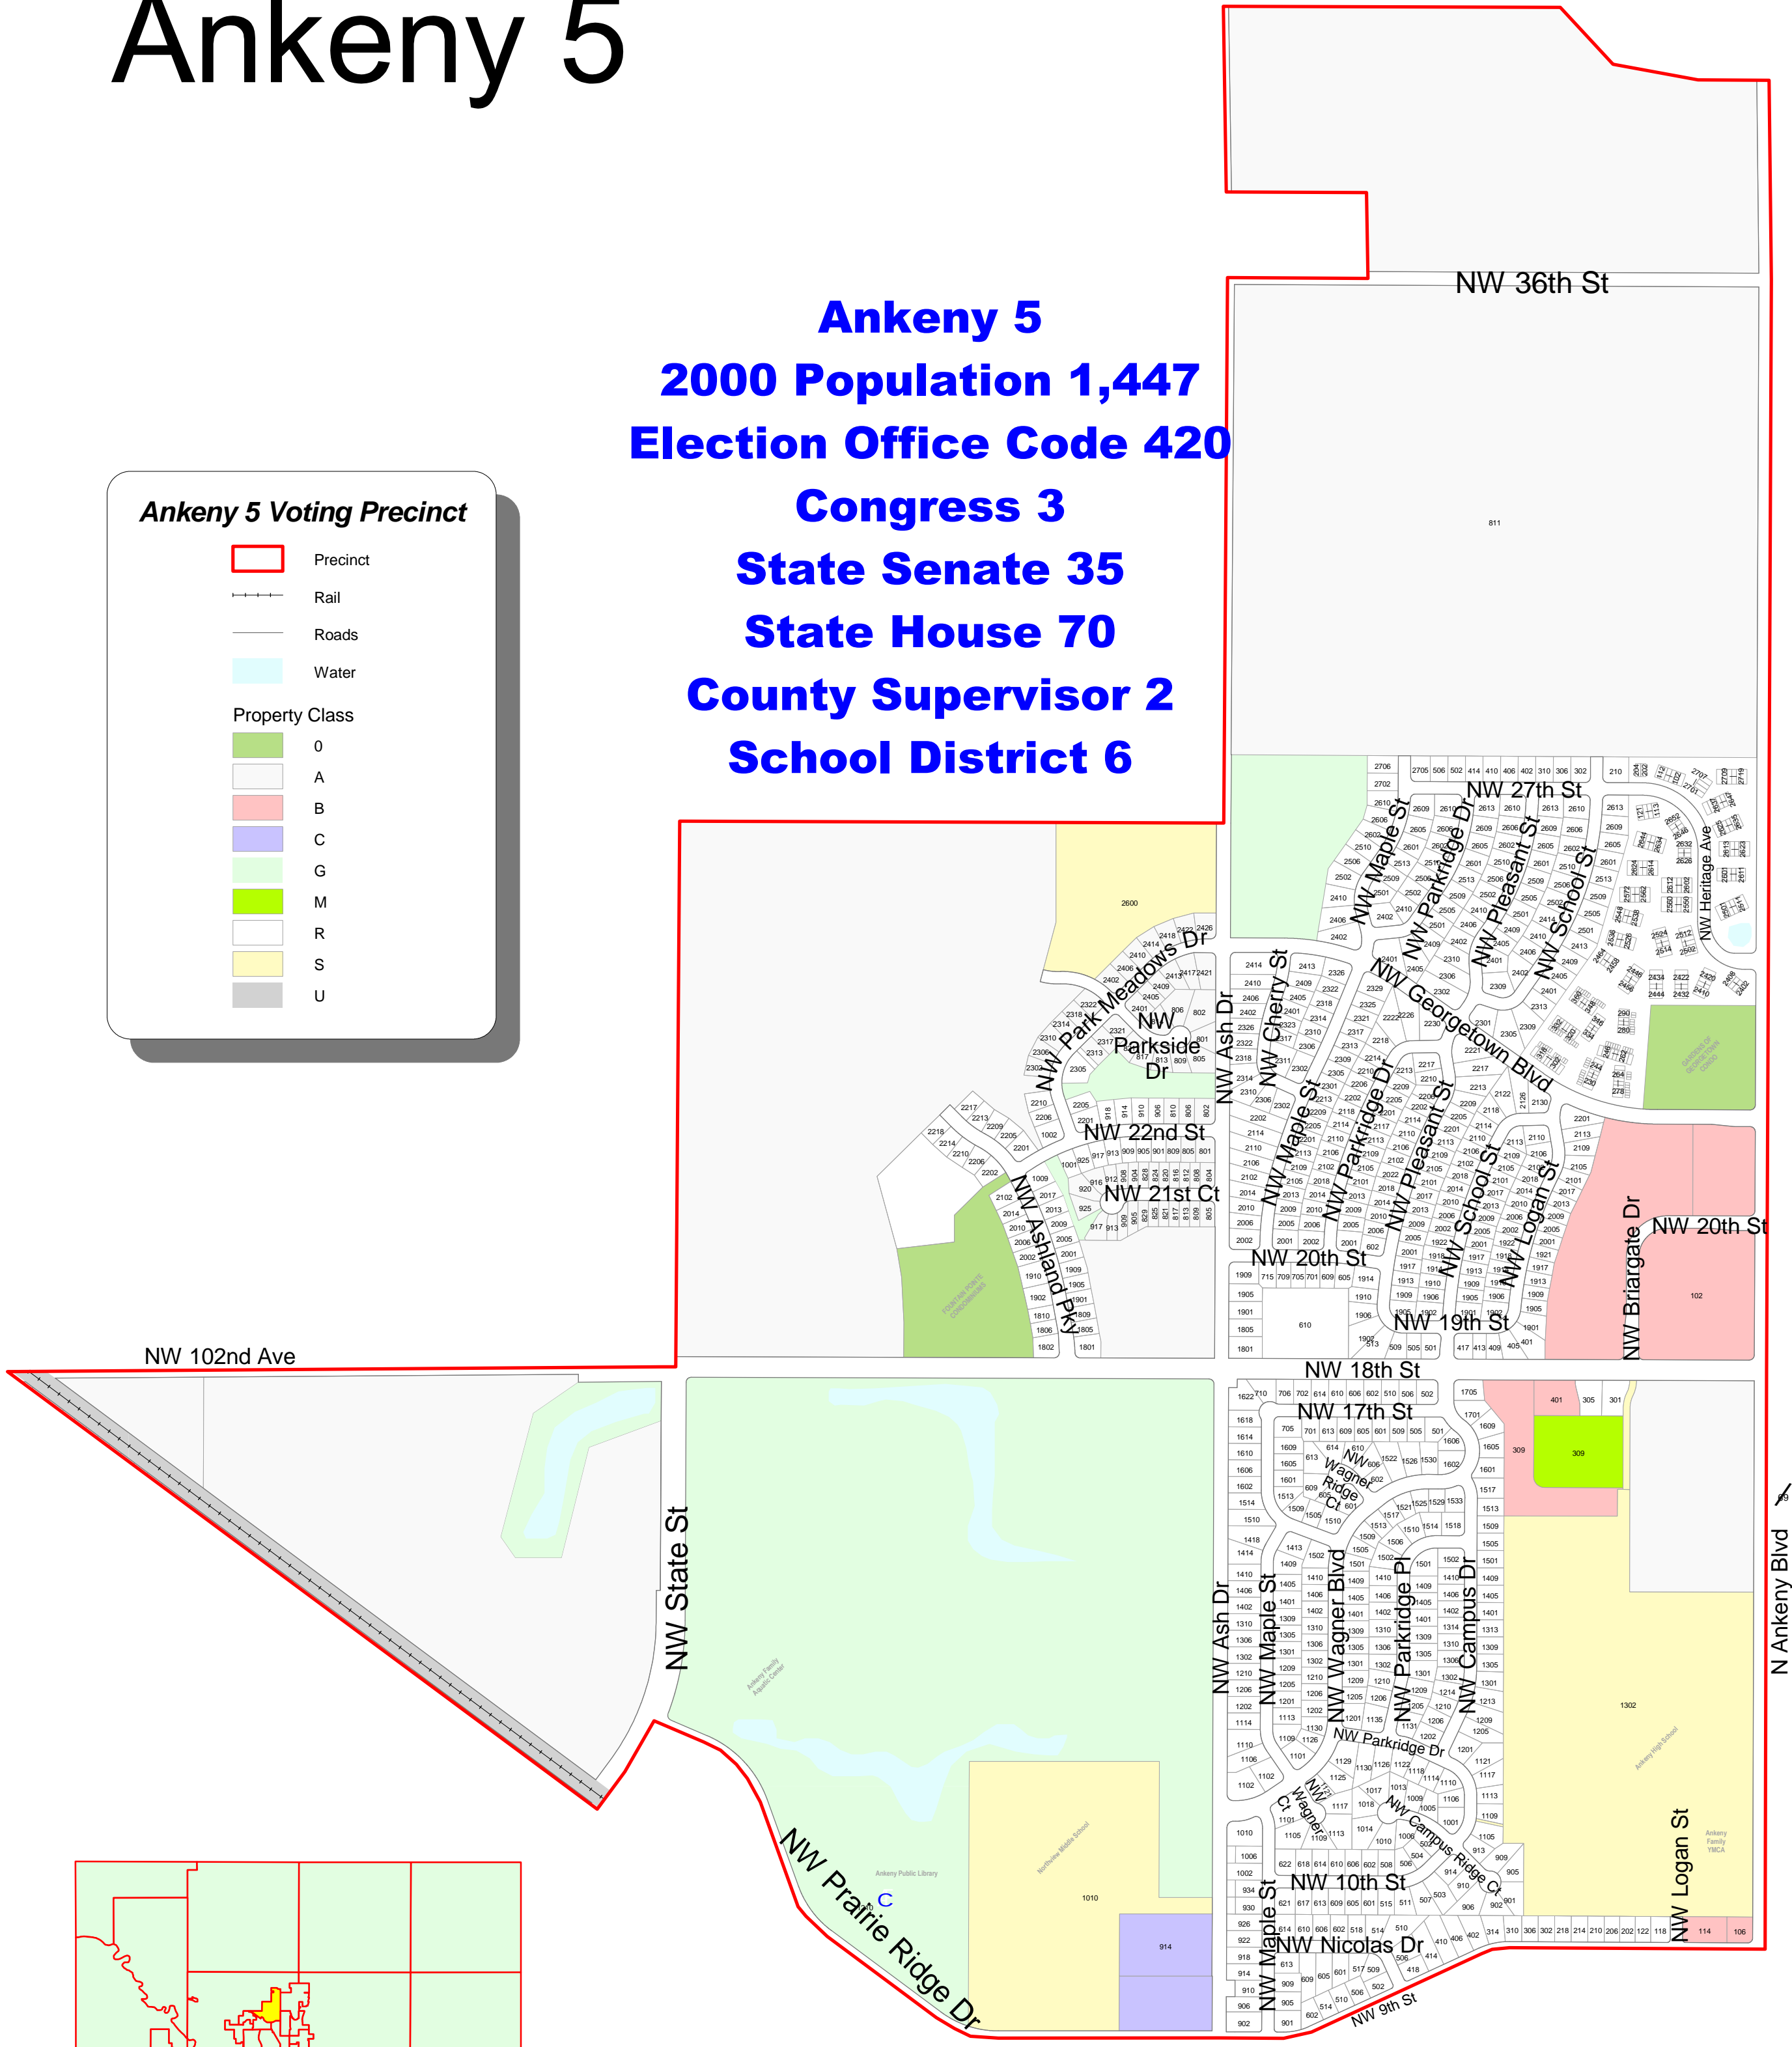

Ankeny 5

Ankeny 5
2000 Population 1,447
Election Office Code 420
Congress 3
State Senate 35
State House 70
County Supervisor 2
School District 6

Ankeny 5 Voting Precinct

-  Precinct
-  Rail
-  Roads
-  Water
- Property Class**
-  0
-  A
-  B
-  C
-  G
-  M
-  R
-  S
-  U