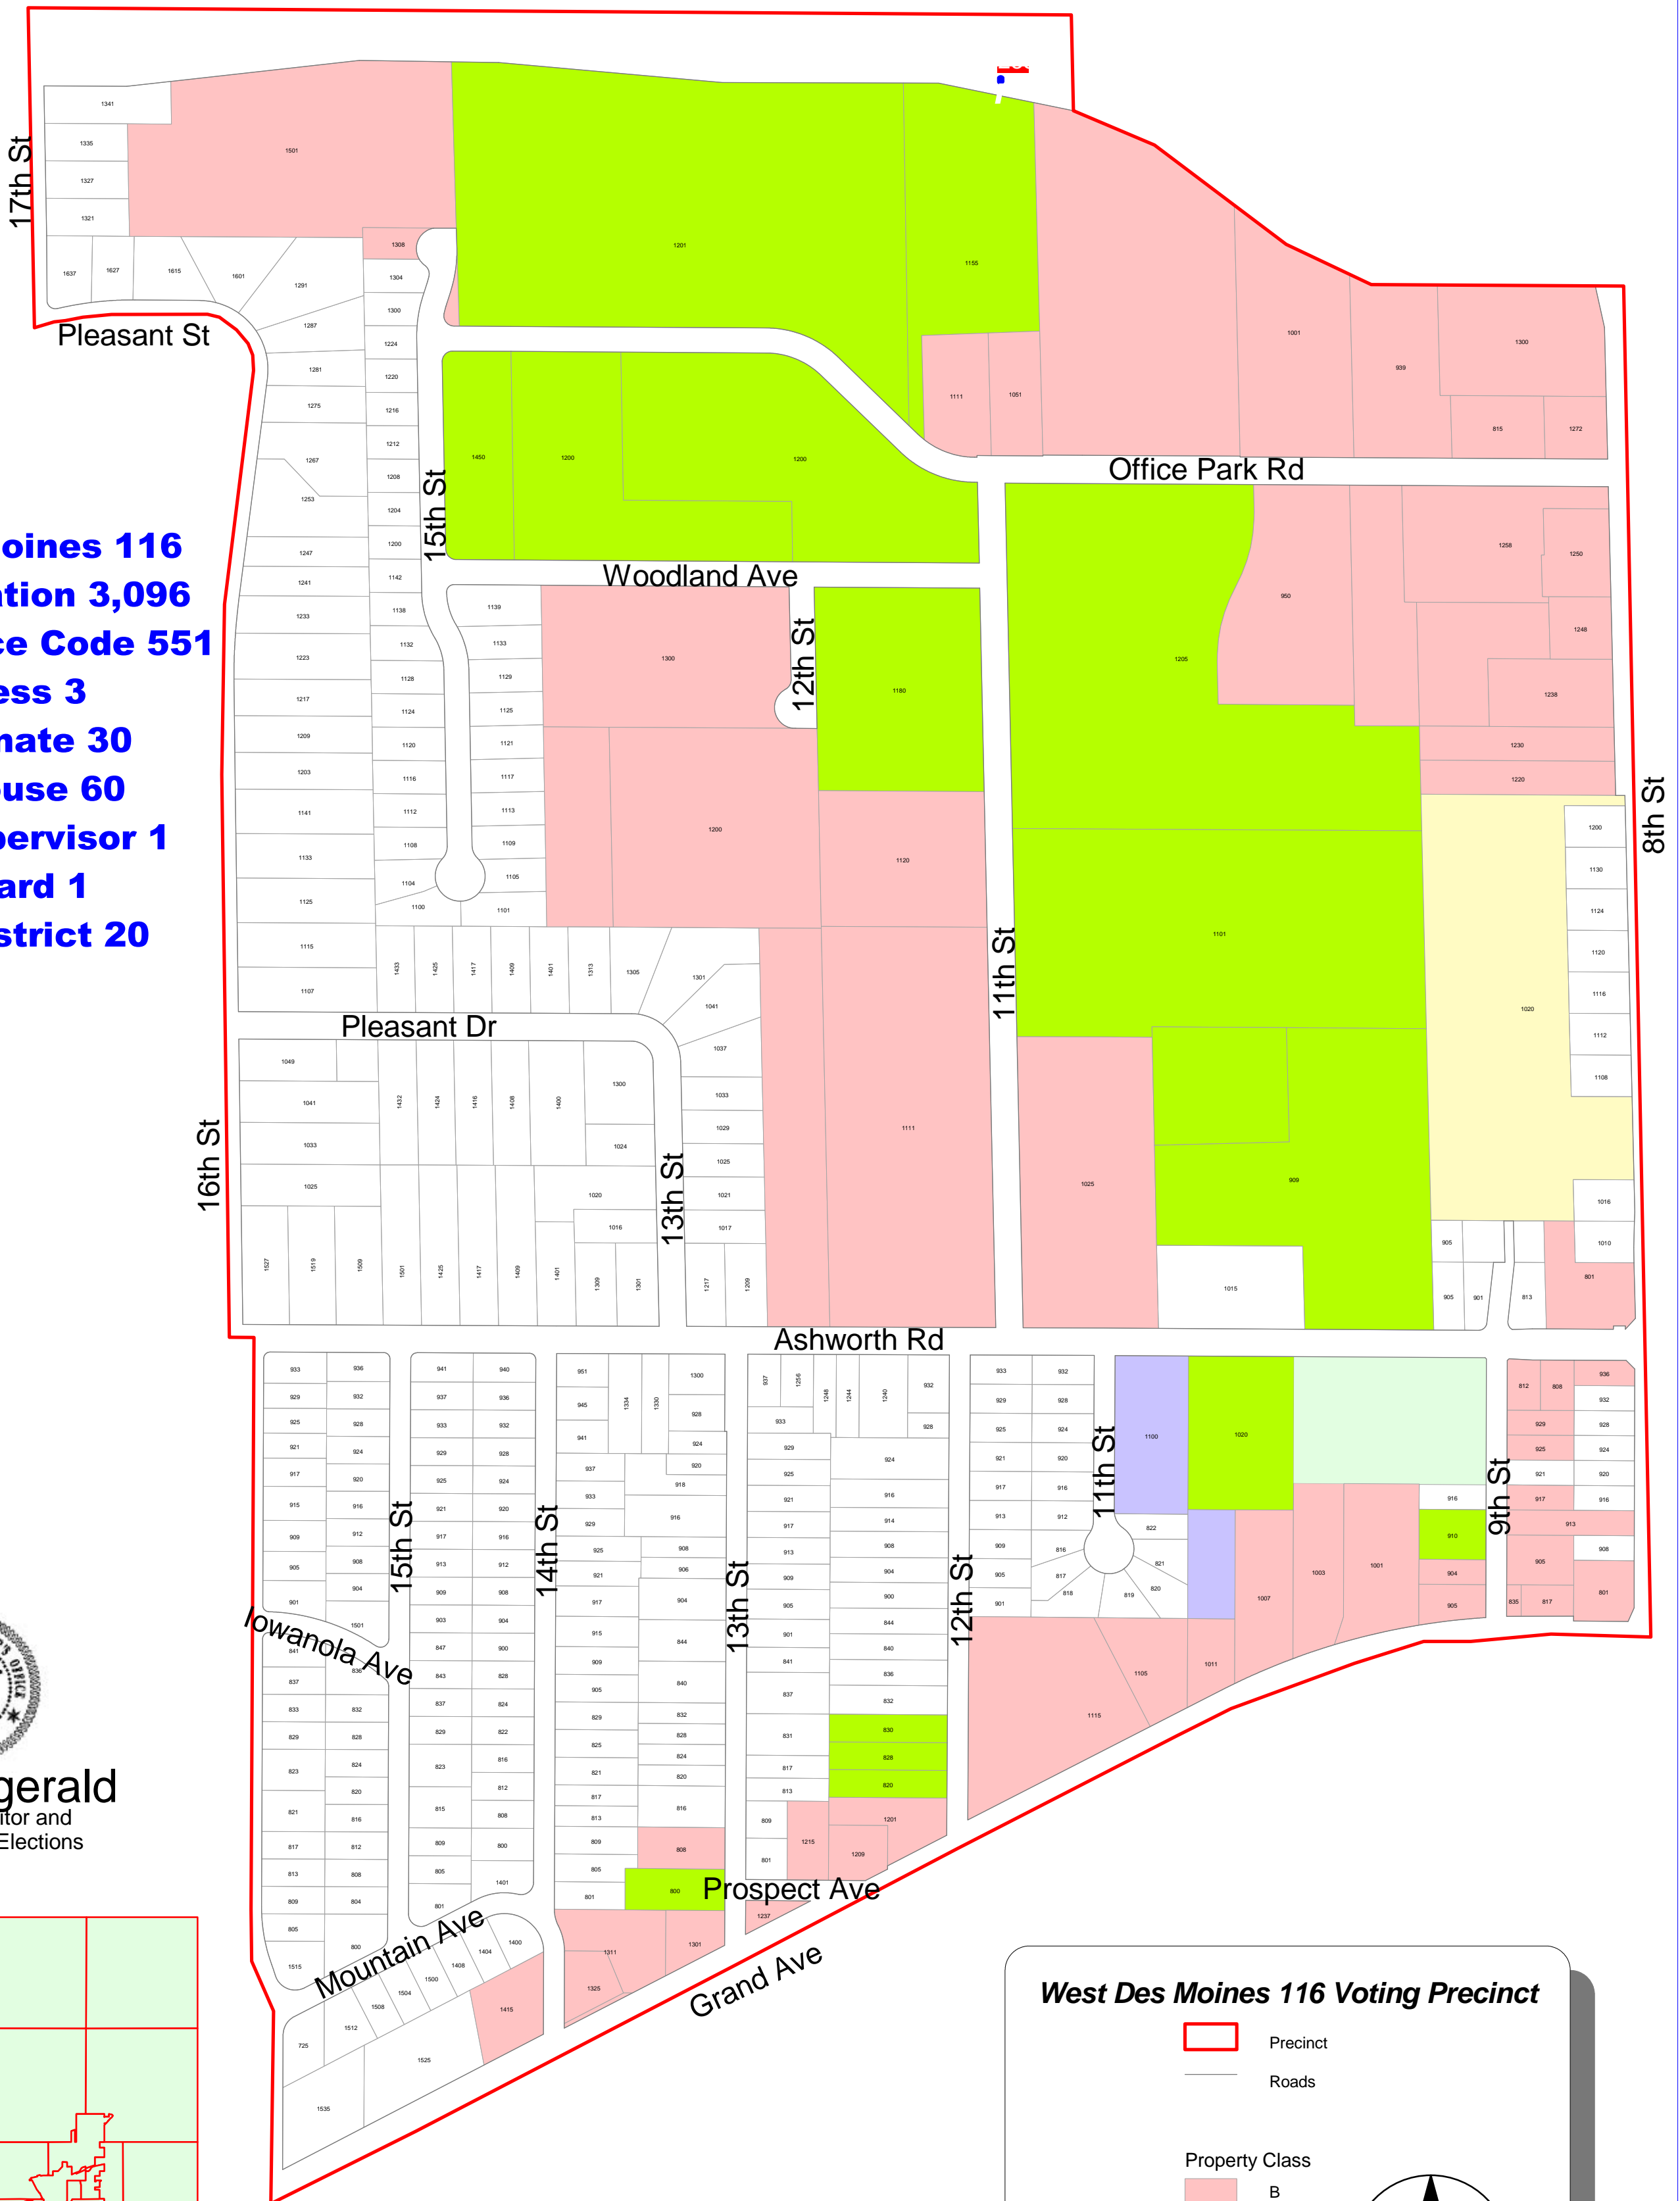

West Des Moines 116

West Des Moines 116
2000 Population 3,096
Election Office Code 551
Congress 3
State Senate 30
State House 60
County Supervisor 1
City Ward 1
School District 20

Jamie Fitzgerald
Polk County Auditor and
Commissioner of Elections