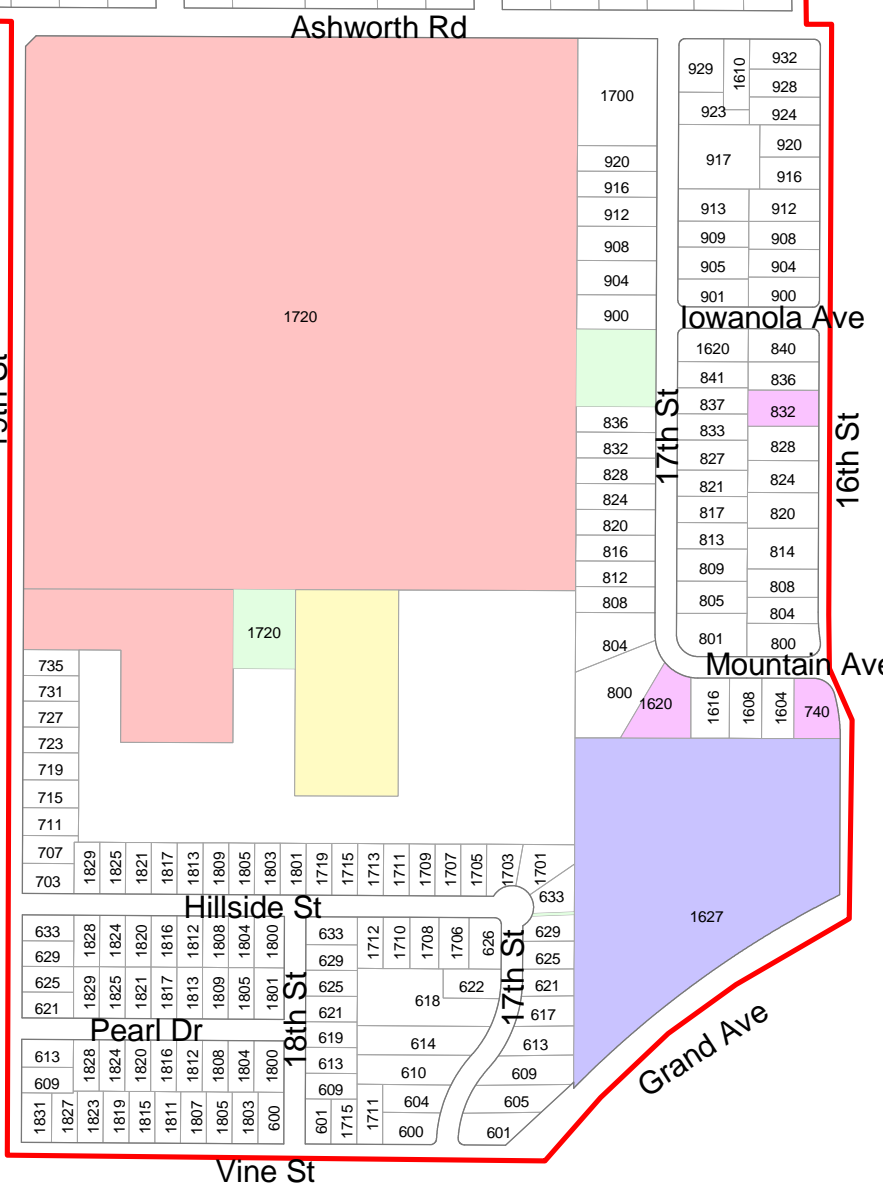

West Des Moines 115

Jamie Fitzgerald
Polk County Auditor and
Commissioner of Elections

WDM 115
2000 Population 2,420
Election Office Code 550
Congress 3
State Senate 30
State House 59
County Supervisor 1
City Ward 1
School District 20

West Des Moines 115 Voting Precinct

- Precinct
- Rail
- Roads
- Waterlines

Property Class

- O
- B
- C
- F
- M
- R
- S
- U
- G

DISCLAIMER

Every effort is made to insure accurate information is on this map. However, Polk County does not warrant or guarantee the accuracy or reliability of this map.

Redistribution of map for commercial purposes is prohibited.

Printed: July, 2002