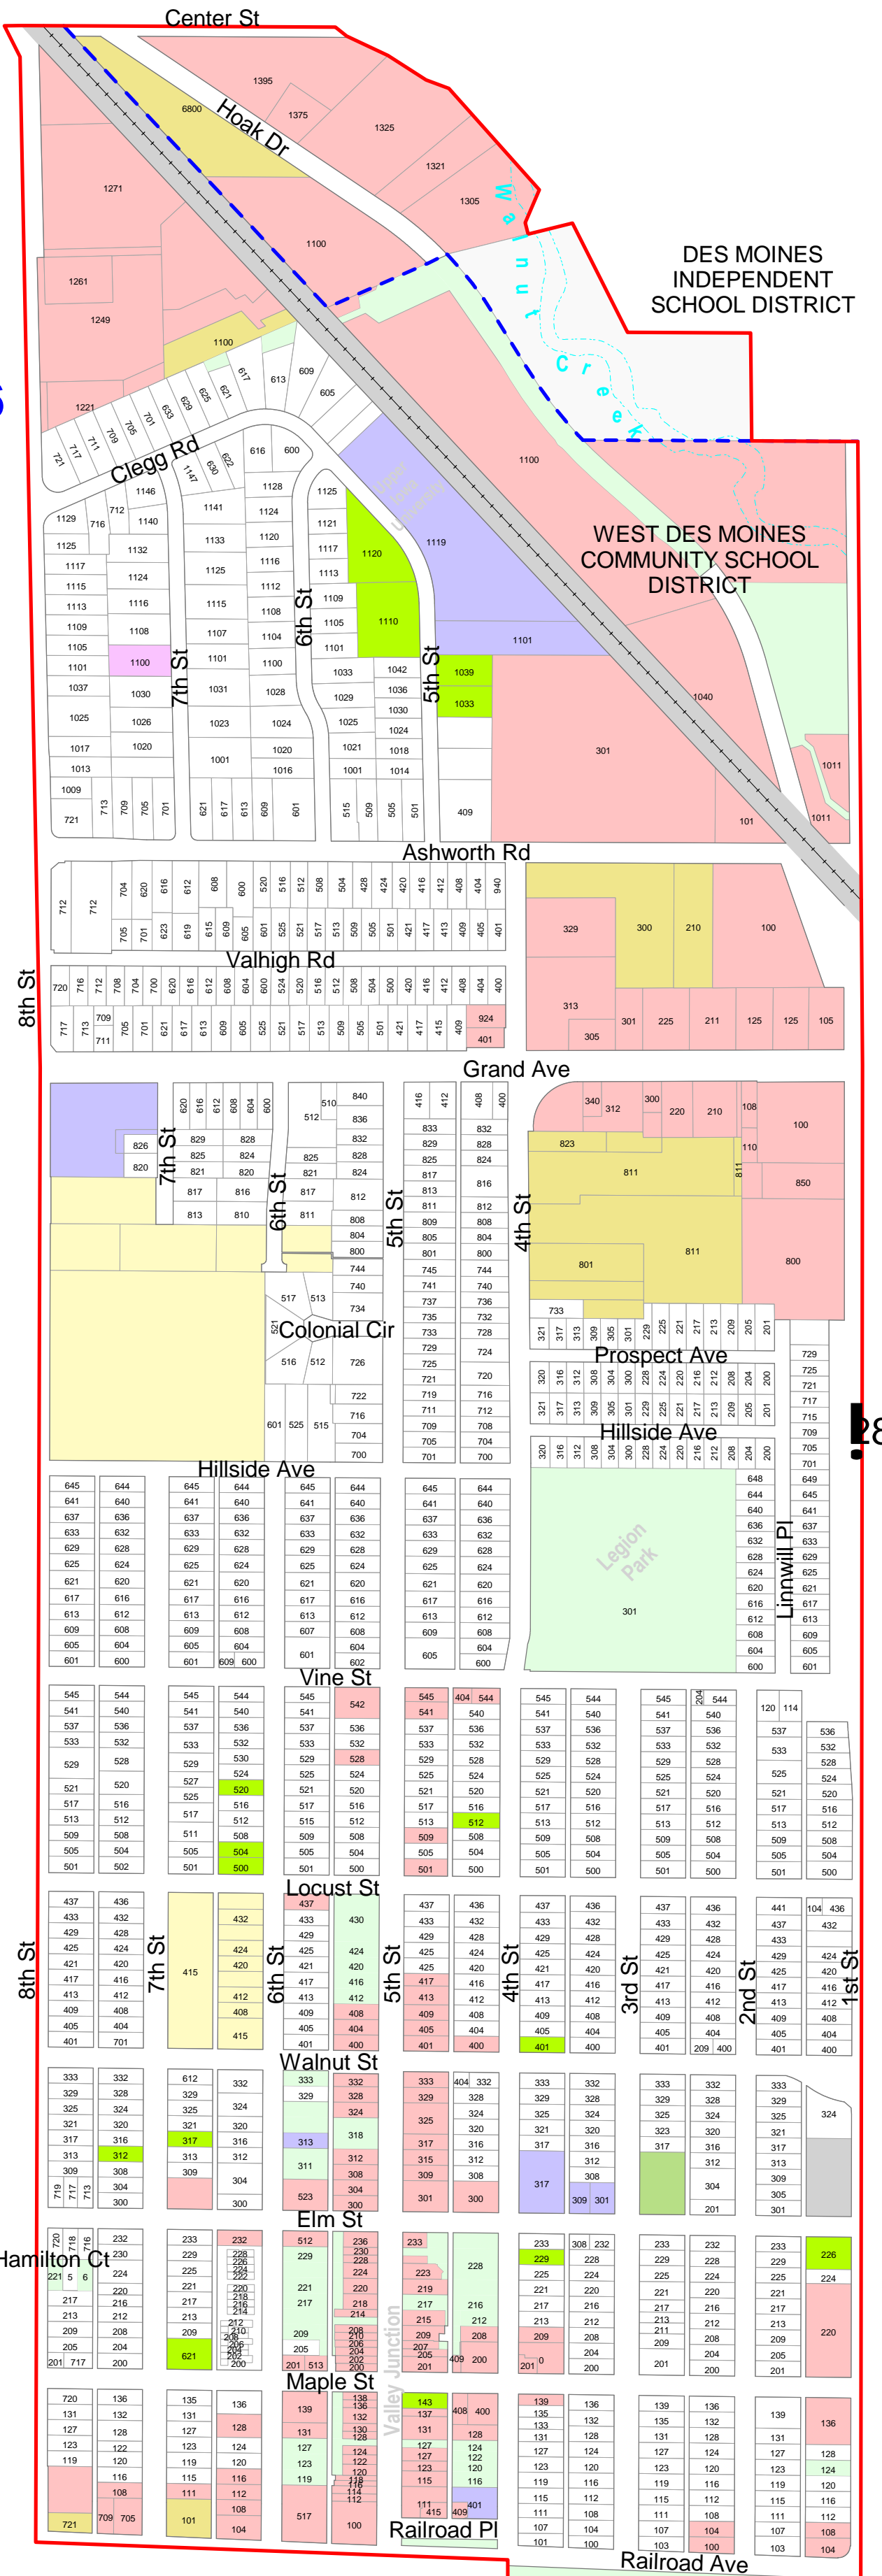

# West Des Moines 111

**West Des Moines 111**  
**2000 Population 2,696**  
**Election Office Code 546**  
**Congress 3**  
**State Senate 30**  
**State House 60**  
**County Supervisor 1**  
**City Ward 1**  
**School Districts 1 & 20**

**West Des Moines 111 Voting Precinct**

- Precinct
- School District
- Roads
- Rail
- Waterlines

**Property Class**

- O
- A
- B
- C
- F
- I
- M
- R
- S
- U
- G

**Jamie Fitzgerald**  
 Polk County Auditor and  
 Commissioner of Elections

**Disclaimer**  
 Every effort is made to insure accurate information is on this map. However, Polk County does not warrant or guarantee the accuracy or reliability of this map.  
 Redistribution of map for commercial purposes is prohibited.  
 Printed: July, 2002