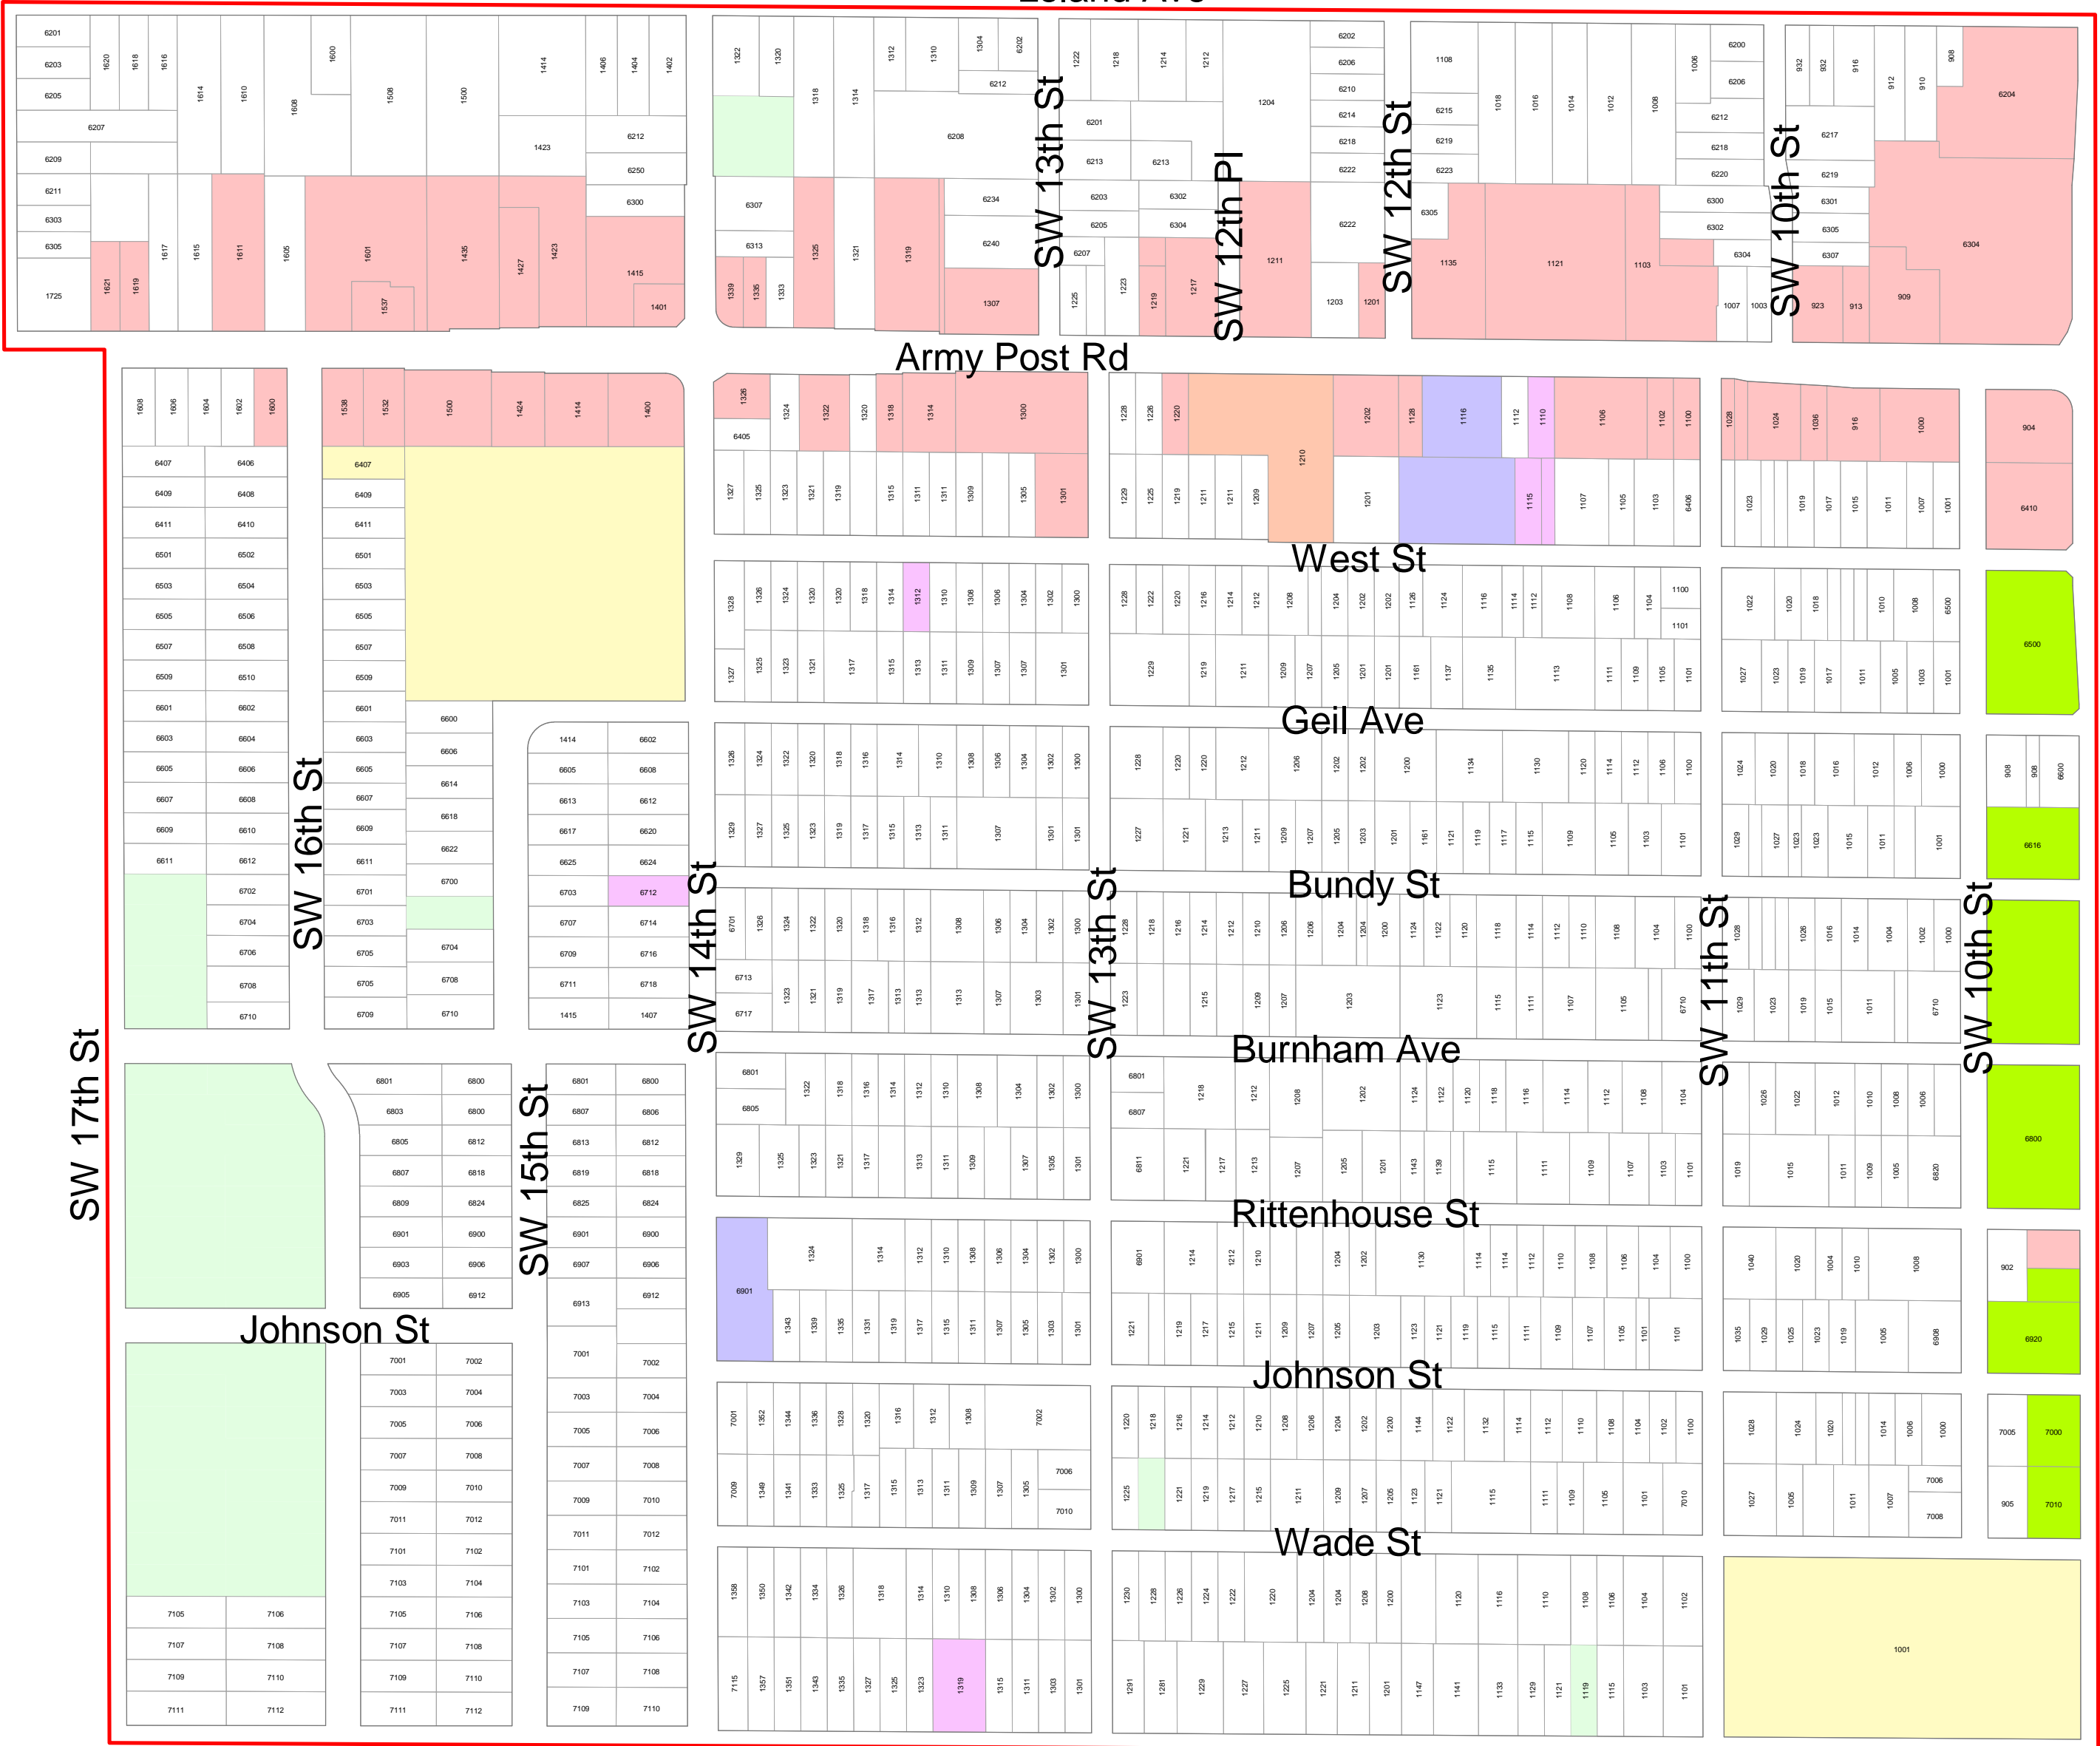

Des Moines 94

Leland Ave

Des Moines 94
2000 Population 2,200
Election Office Code 94
Congress 3
State Senate 31
State House 62
County Supervisor 4
City Ward 3
School District 1

Jamie Fitzgerald
Polk County Auditor and
Commissioner of Elections