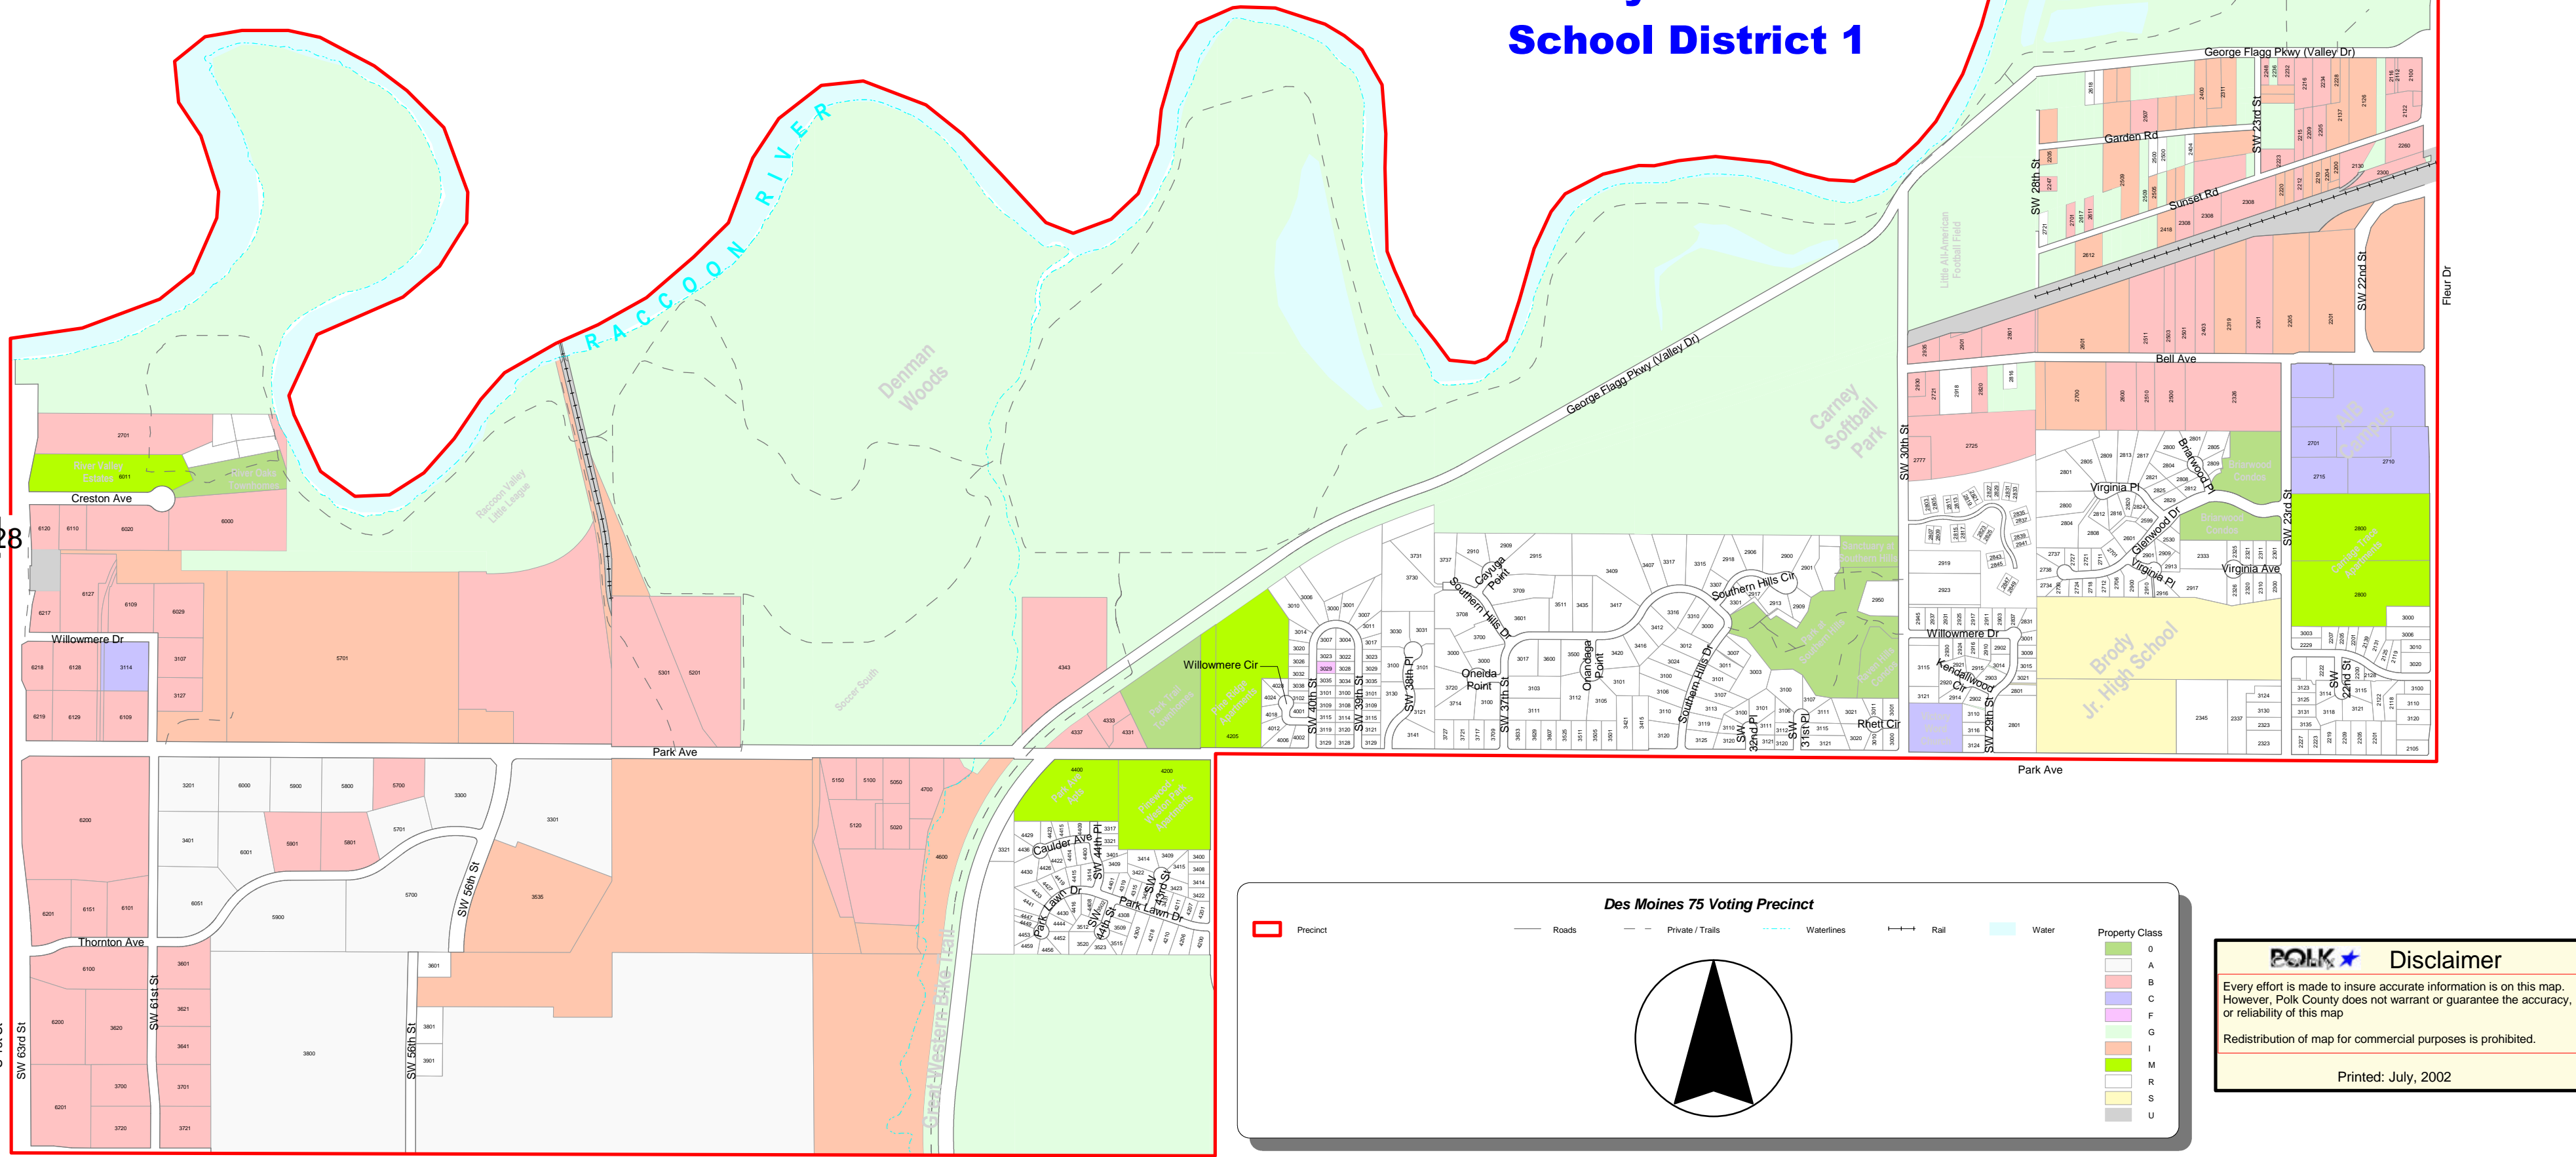

Des Moines 75 Voting Precinct

- ▭ Precinct
- Roads
- - Private / Trails
- Waterlines
- ⚡ Rail
- Water

Property Class

- 0
- A
- B
- C
- F
- G
- I
- M
- R
- S
- U

POLK **Disclaimer**

Every effort is made to insure accurate information is on this map. However, Polk County does not warrant or guarantee the accuracy, or reliability of this map.

Redistribution of map for commercial purposes is prohibited.

Printed: July, 2002