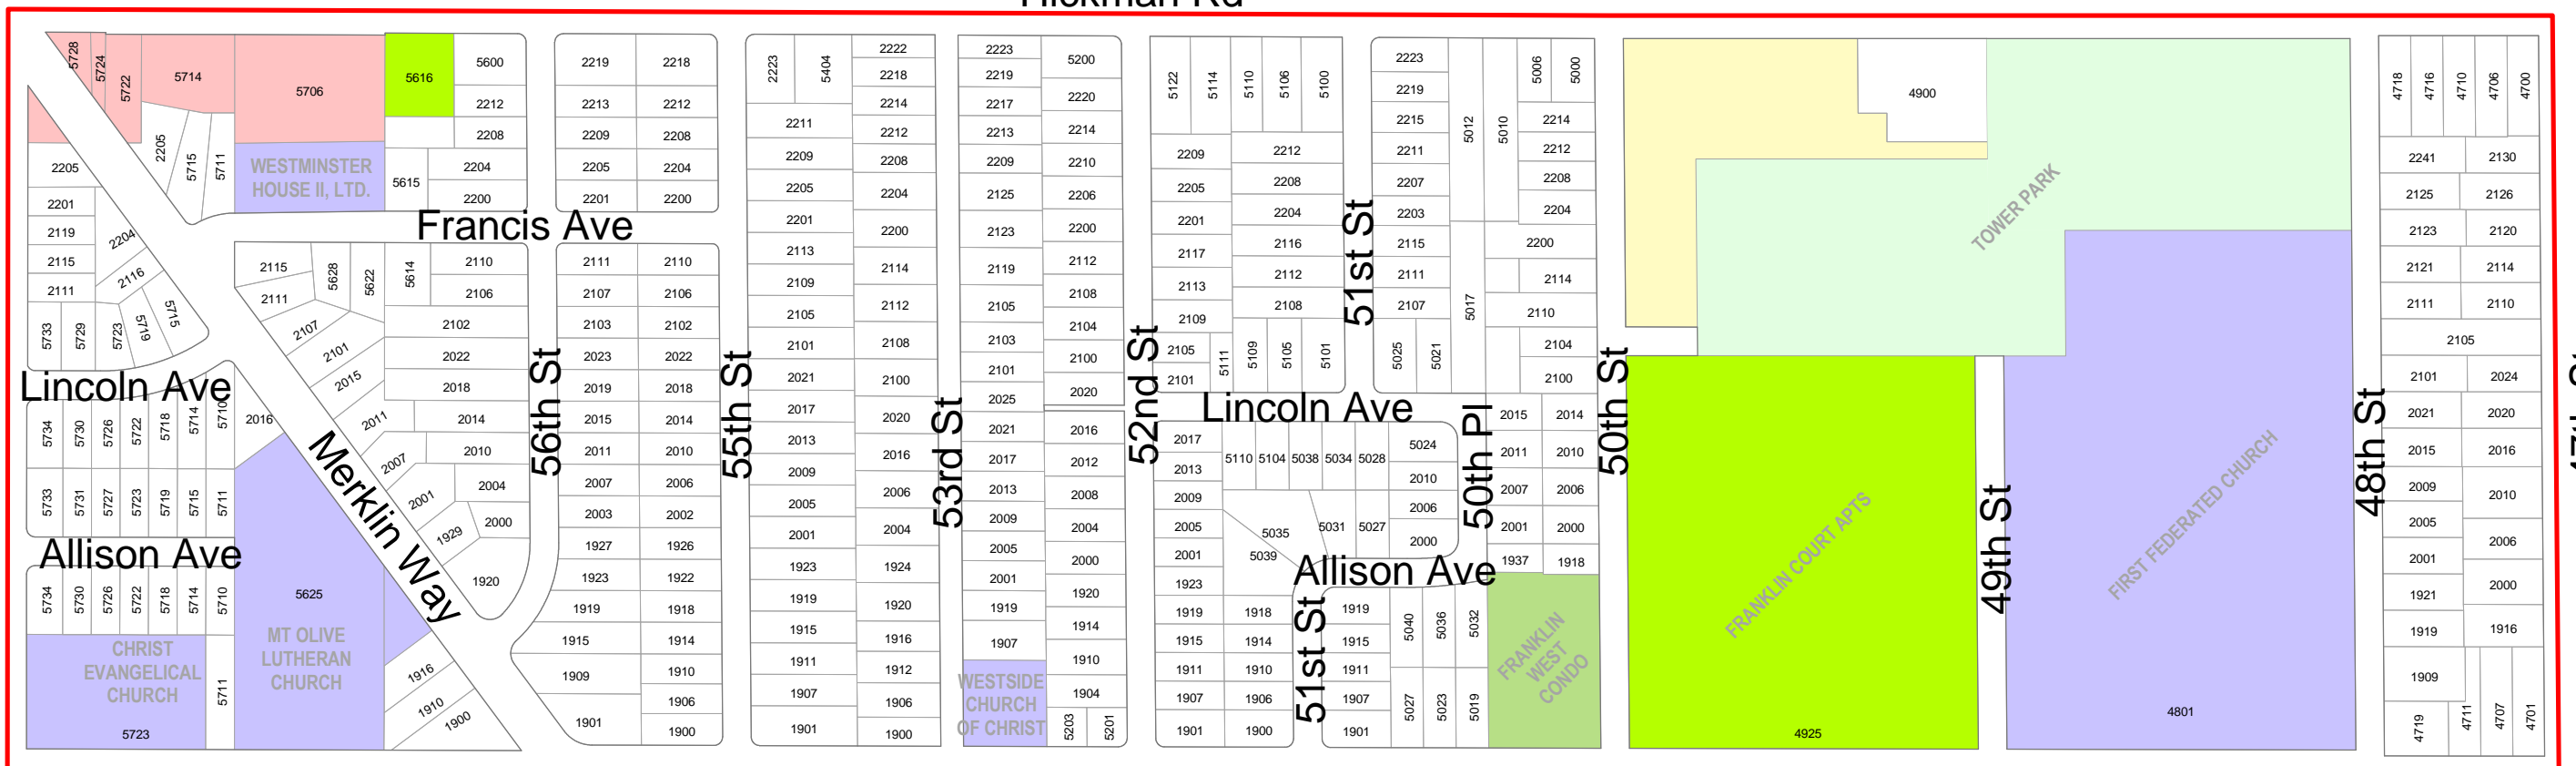

Des Moines 50

Hickman Rd

Franklin Ave

Des Moines 50
2000 Population 1,882
Election Office Code 50
Congress 3
State Senate 32
State House 64
County Supervisor 5
City Ward 1
School District 1

Merle Hay Rd

Des Moines 50 Voting Precinct