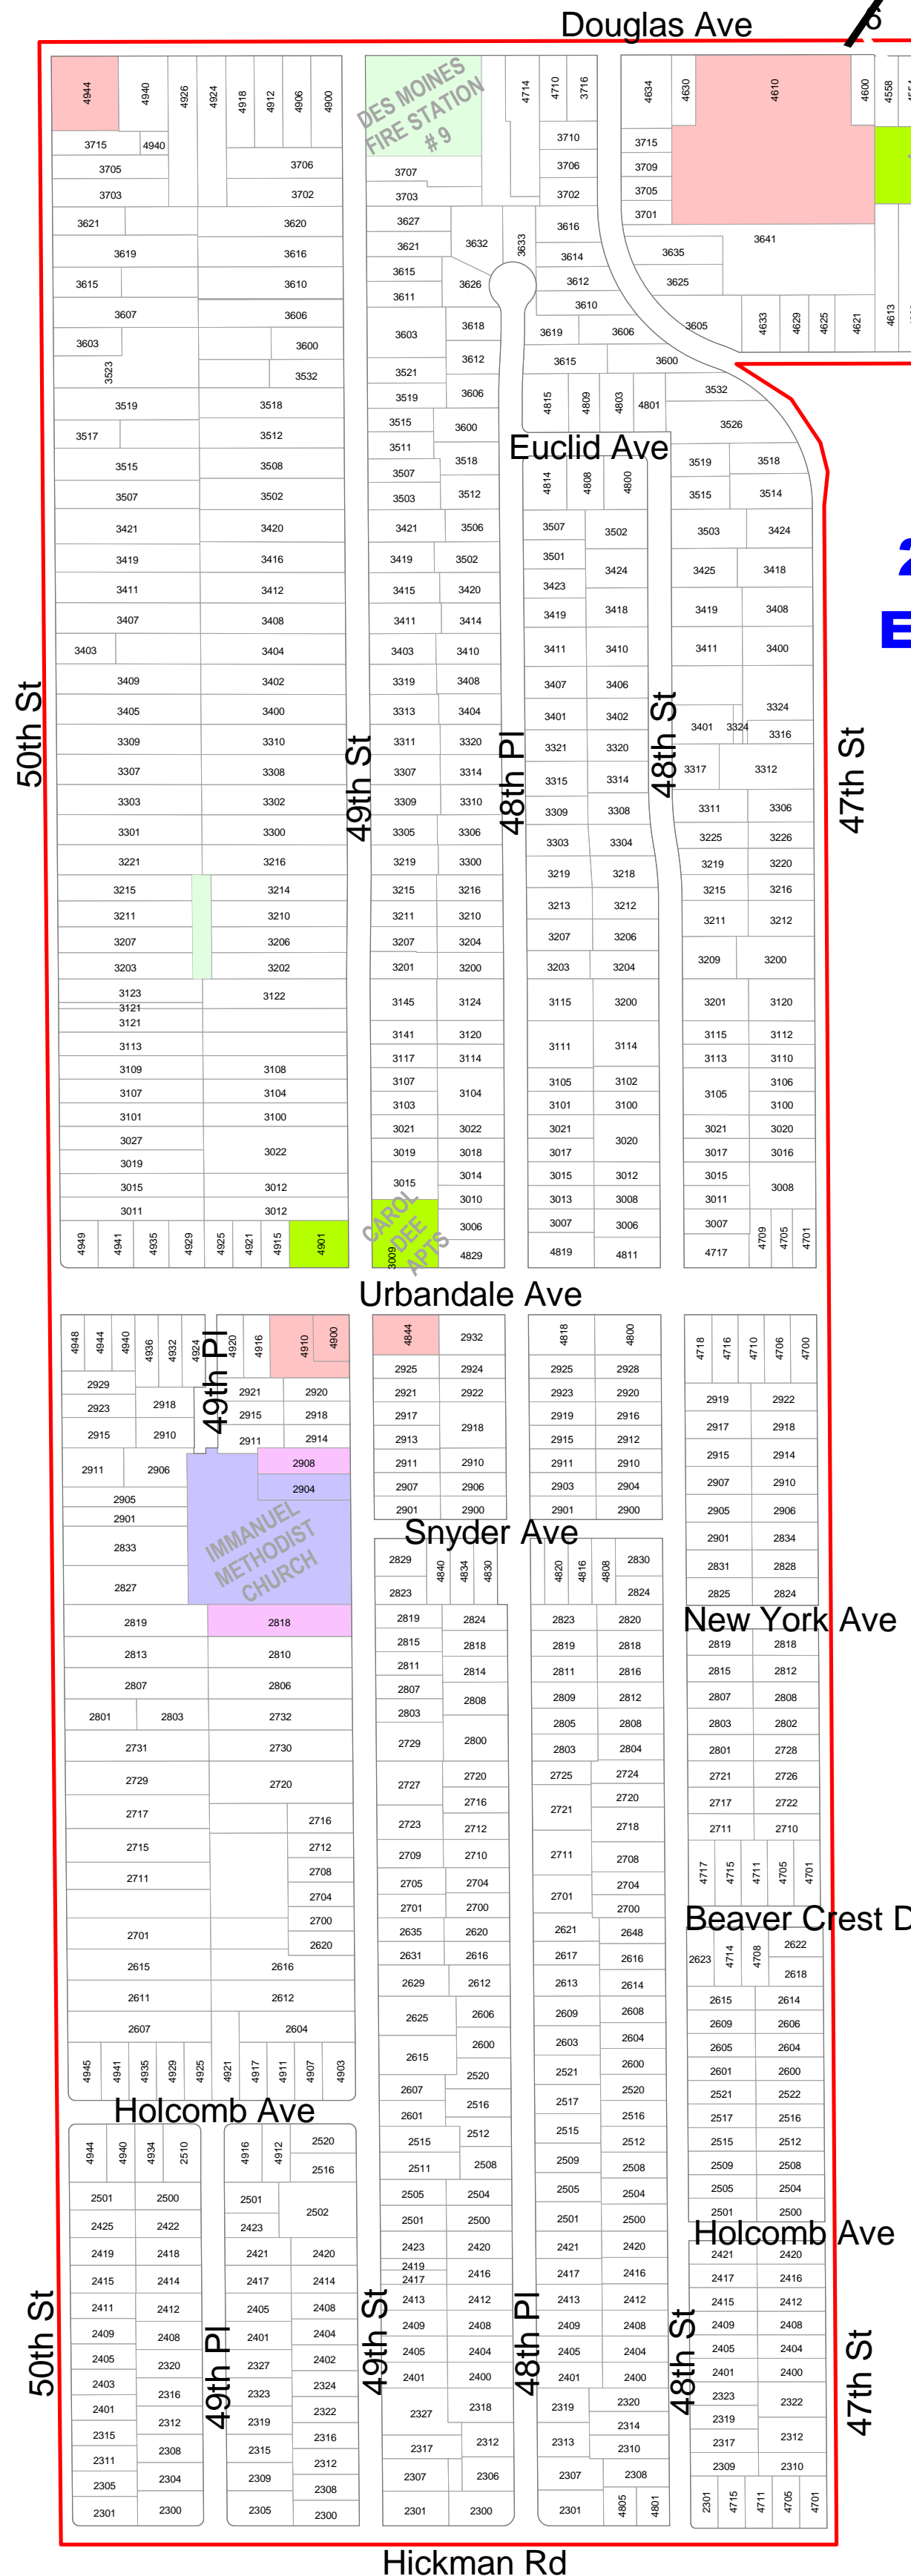

Des Moines 16

Des Moines 16
2000 Population 1,832
Election Office Code 16
Congress 3
State Senate 32
State House 64
County Supervisor 5
City Ward 1
School District 1

Des Moines 16 Voting Precinct

- Precinct
- Roads

Redistribution of map for commercial purposes is prohibited.

Printed: July, 2002